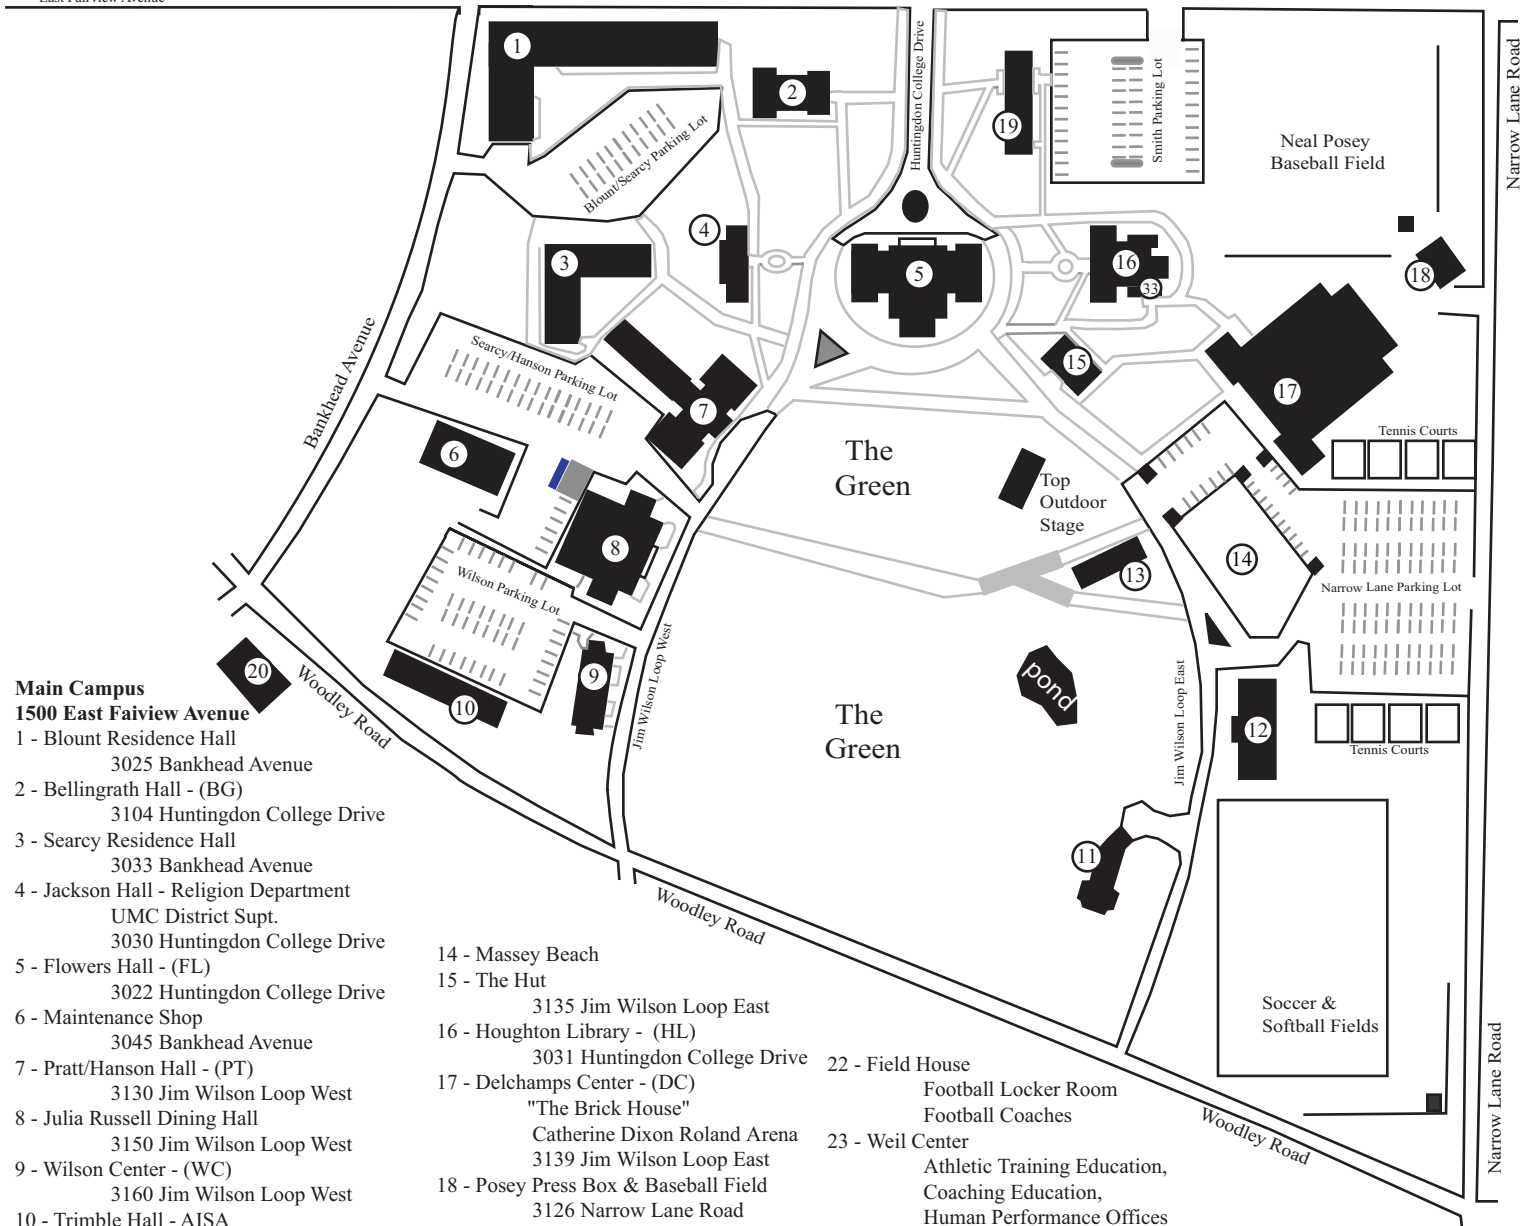

Cloverdale Campus

Huntingdon College Campus Map

Mailing Address:
1500 East Fairview Avenue
Montgomery, Alabama 36106-2148

Main Campus

1500 East Fairview Avenue

- 1 - Blount Residence Hall
3025 Bankhead Avenue
- 2 - Bellingrath Hall - (BG)
3104 Huntingdon College Drive
- 3 - Searcy Residence Hall
3033 Bankhead Avenue
- 4 - Jackson Hall - Religion Department
UMC District Supt.
3030 Huntingdon College Drive
- 5 - Flowers Hall - (FL)
3022 Huntingdon College Drive
- 6 - Maintenance Shop
3045 Bankhead Avenue
- 7 - Pratt/Hanson Hall - (PT)
3130 Jim Wilson Loop West
- 8 - Julia Russell Dining Hall
3150 Jim Wilson Loop West
- 9 - Wilson Center - (WC)
3160 Jim Wilson Loop West
- 10 - Trimble Hall - AISA
1241 Woodley Road
- 11 - President's Home
1393 Woodley Road
- 12 - Ligon Residence Hall
3165 Jim Wilson Loop East
- 13 - Seay Twins Art Gallery
3140 Jim Wilson Loop East

- 14 - Massey Beach
- 15 - The Hut
3135 Jim Wilson Loop East
- 16 - Houghton Library - (HL)
3031 Huntingdon College Drive
- 17 - Delchamps Center - (DC)
"The Brick House"
Catherine Dixon Roland Arena
3139 Jim Wilson Loop East
- 18 - Posey Press Box & Baseball Field
3126 Narrow Lane Road
- 19 - Sybil Smith Hall - (SM)
3105 Huntingdon College Drive
- 20 - Stable Studios - (ST)
1216 Woodley Road

Cloverdale Facilities - (CL)

1125 East Fairview Avenue

- 21 - Will & Kelley Wilson
Community & Athletic Center
Football & Volleyball Offices
Athletic Weight Room

- 22 - Field House
Football Locker Room
Football Coaches
- 23 - Weil Center
Athletic Training Education,
Coaching Education,
Human Performance Offices
- 24 - Art Department
- 25 - Huntingdon Auditorium
- 26 - Education Offices
- 27 - Registrar's Office
- 28 - Business Office/Student Financial Services
- 29 - Classrooms & Offices
- 30 - Classrooms
- 31 - Cloverdale Annex
- 32 - Cloverdale Security Office
- 33 - Java City (Coffee House)