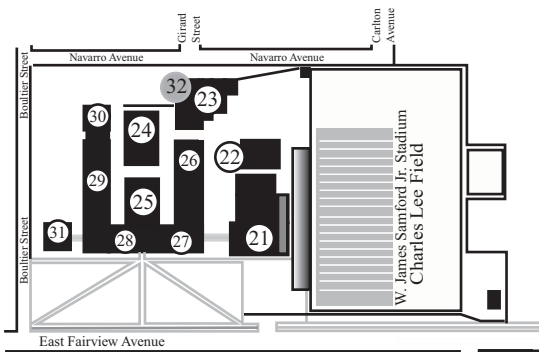

Cloverdale Campus

Huntingdon College Campus Map

Mailing Address:
1500 East Fairview Avenue
Montgomery, Alabama 36106-2148

Main Campus

1500 East Fairview Avenue

- 1 - Blount Residence Hall
3025 Bankhead Avenue
- 2 - Bellingrath Hall - (BG)
3104 Huntingdon College Drive
- 3 - Searcy Residence Hall
3033 Bankhead Avenue
- 4 - Jackson Hall - Religion Department
UMC District Supt.
3030 Huntingdon College Drive
- 5 - Flowers Hall - (FL)
3022 Huntingdon College Drive
- 6 - Maintenance Shop
3045 Bankhead Avenue
- 7 - Pratt/Hanson Hall - (PT)
3130 Jim Wilson Loop West
- 8 - Julia Russell Dining Hall
3150 Jim Wilson Loop West
- 9 - Wilson Center - (WC)
3160 Jim Wilson Loop West
- 10 - Trimble Hall - AISA
1241 Woodley Road
- 11 - President's Home
1393 Woodley Road
- 12 - Ligon Residence Hall
3165 Jim Wilson Loop East
- 13 - Seay Twins Art Gallery
3140 Jim Wilson Loop East

- 14 - Massey Beach
- 15 - The Hut
3135 Jim Wilson Loop East
- 16 - Houghton Library - (HL)
3031 Huntingdon College Drive
- 17 - Delchamps Center - (DC)
"The Brick House"
Catherine Dixon Roland Arena
3139 Jim Wilson Loop East
- 18 - Posey Press Box & Baseball Field
3126 Narrow Lane Road
- 19 - Sybil Smith Hall - (SM)
3105 Huntingdon College Drive
- 20 - Stable Studios - (ST)
1216 Woodley Road

Cloverdale Facilities - (CL)

1125 East Fairview Avenue

- 21 - Will & Kelley Wilson
Community & Athletic Center
Football & Volleyball Offices
Athletic Weight Room

- 22 - Field House
Football Locker Room
Football Coaches
- 23 - Weil Center
Athletic Training Education,
Coaching Education,
Human Performance Offices
- 24 - Art Department
- 25 - Huntingdon Auditorium
- 26 - Education Offices
- 27 - Registrar's Office
- 28 - Business Office/Student Financial Services
- 29 - Classrooms & Offices
- 30 - Classrooms
- 31 - Cloverdale Annex
- 32 - Cloverdale Security Office
- 33 - Java City (Coffee House)